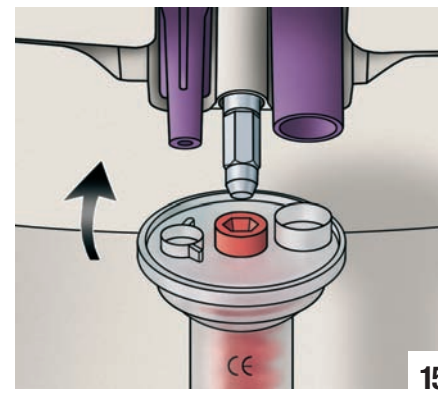

07/07  
**3M ESPE AG**  
 Dental Products

**3M ESPE AG**  
 Dental Products  
 D-82229 Seefeld - Germany

**3M ESPE**  
 Dental Products  
 St. Paul, MN 55144-1000

**3M ESPE**  
**3M ESPE AG**  
 Dental Products  
 D-82229 Seefeld – Germany