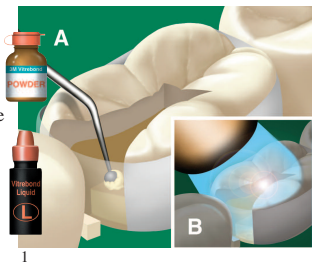

Direct Composite Restorative Posterior Restorations- Multi-Shade

Filtek™ Supreme XT Universal Restorative
Vitrebond™ Light-Cure Glass Ionomer
Liner/Bass

Adper™ Adhesive Systems
Sof-Lex™ Discs, Strips and
Finishing Brush