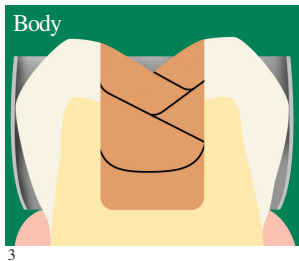

3M ESPE

Direct Composite Restorative Posterior Restorations-Simple

Filtek™ Supreme XT Universal Restorative

Vitrebond™ Light-Cure Glass Ionomer
Liner/Bass

Adper™ Adhesive Systems

Sof-Lex™ Discs, Strips and
Finishing Brush